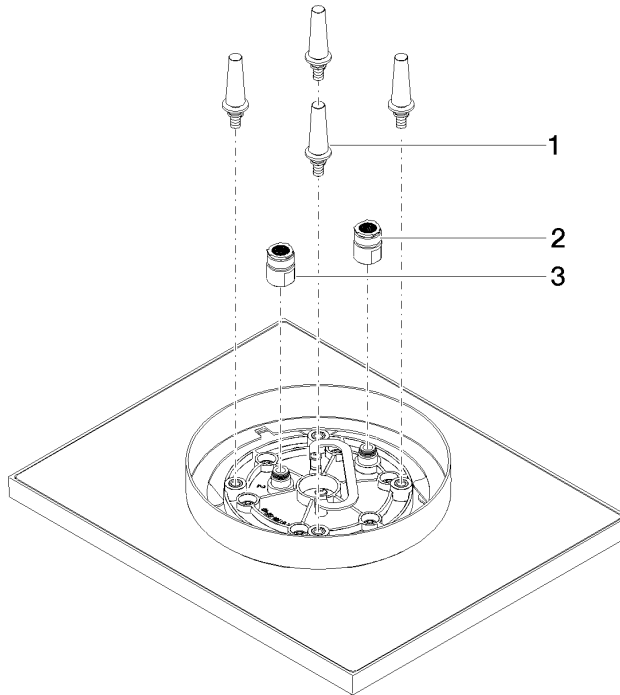

Rain shower for surface-mounted ceiling installation 300 x 240 mm - Brushed Durabrace (23kt Gold)

IMO

28 041 980

Fits: IMO, LULU, MEM, CL.1, CYO

- rain shower 300 x 240mm
- PURE RAIN, max. flow rate 12 l/min (at 3 bar)
- PURIFY RAIN, max. flow rate 6 l/min (at 3 bar)
- Distance to ceiling from bottom edge of shower 40 mm
- with anti-scale system
- For simultaneous control of the jet types, we recommend the xTool thermostat module
- Not suitable for use in a steam room.

Required miscellaneous

Concealed ceiling installation box 35 041 970 90 with ceiling fixing -

- min. recess depth 90 mm
- max. recess depth 115 mm
- 2x female thread 1/2" outlet
- concealed rough parts

Rain shower for surface-mounted ceiling installation 300 x 240 mm - Brushed Durabronz (23kt Gold)

28 041 980
mm [inches]

Flow rate chart

Certificates

LGA_38401.

28 041 980

Spare parts list

No.	Item Number	Name	Quantity used	Delivery time
1	90 17 20 263 00 90	fixing set	1	2
2	90 24 03 309 01 90	connection	1	2
3	90 24 03 309 00 90	connection	1	2